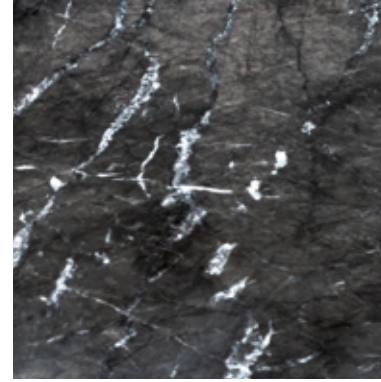

ME11 LIGHT BROWN

LACQUERED FINISHES

Finiture laccate

LE01 ANTRACITE

LE10 GRIGIO SETA

MARBLES

Marmi

MA01 DARK EMPERADOR

MA02 CARRARA BIANCO

MA06 NERO MARQUINA

MA08 GRIGIO CARNICO

MA09 SPIDERMAN

MA10 ROSSO LEVANTO

MA11 SEQUOIA BROWN

STONEWARE

Gres