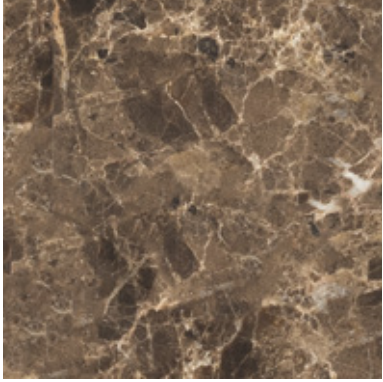

ME11 LIGHT BROWN

LACQUERED FINISHES

Finiture laccate

LE01 ANTRACITE

LE10 GRIGIO SETA

MARBLES

Marmi

MA01 DARK EMPERADOR

MA02 CARRARA BIANCO

MA06 NERO MARQUINA

MA08 GRIGIO CARNICO

MA09 SPIDERMAN

MA10 ROSSO LEVANTO

MA11 SEQUOIA BROWN

STONEWARE

Gres